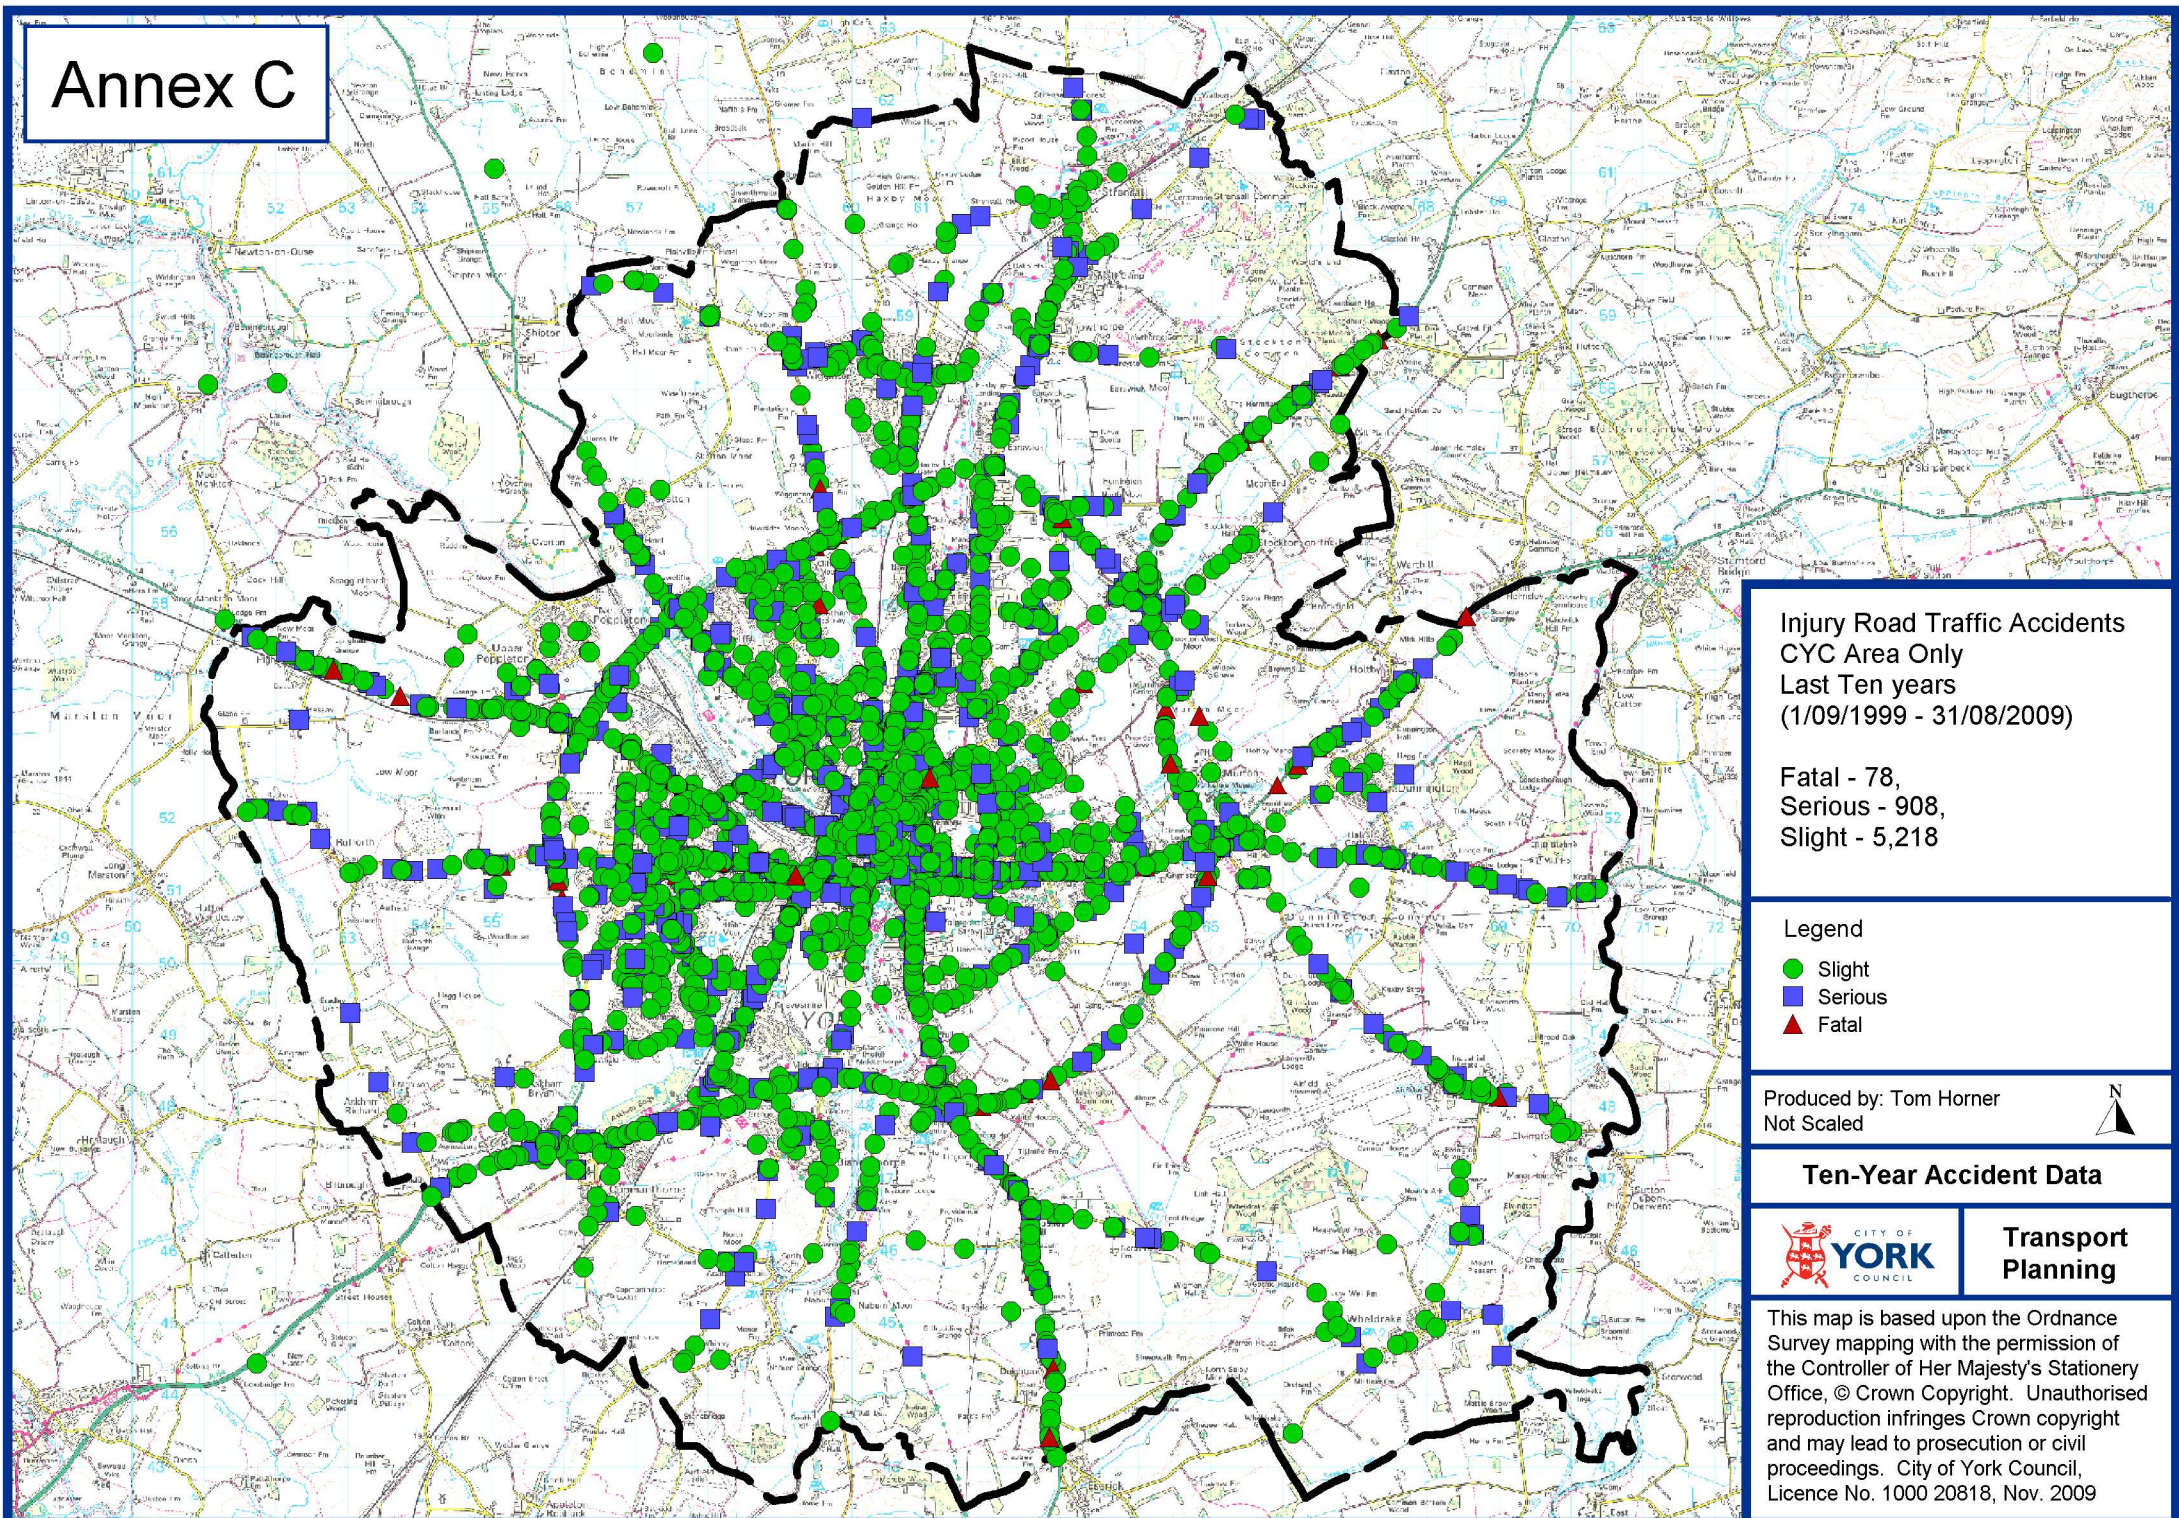

Annex C

Injury Road Traffic Accidents
CYC Area Only
Last Ten years
(1/09/1999 - 31/08/2009)

Fatal - 78,
Serious - 908,
Slight - 5,218

- Legend
- Slight
 - Serious
 - ▲ Fatal

Produced by: Tom Horner
Not Scaled

Ten-Year Accident Data

**Transport
Planning**

This map is based upon the Ordnance Survey mapping with the permission of the Controller of Her Majesty's Stationery Office, © Crown Copyright. Unauthorised reproduction infringes Crown copyright and may lead to prosecution or civil proceedings. City of York Council, Licence No. 1000 20818, Nov. 2009